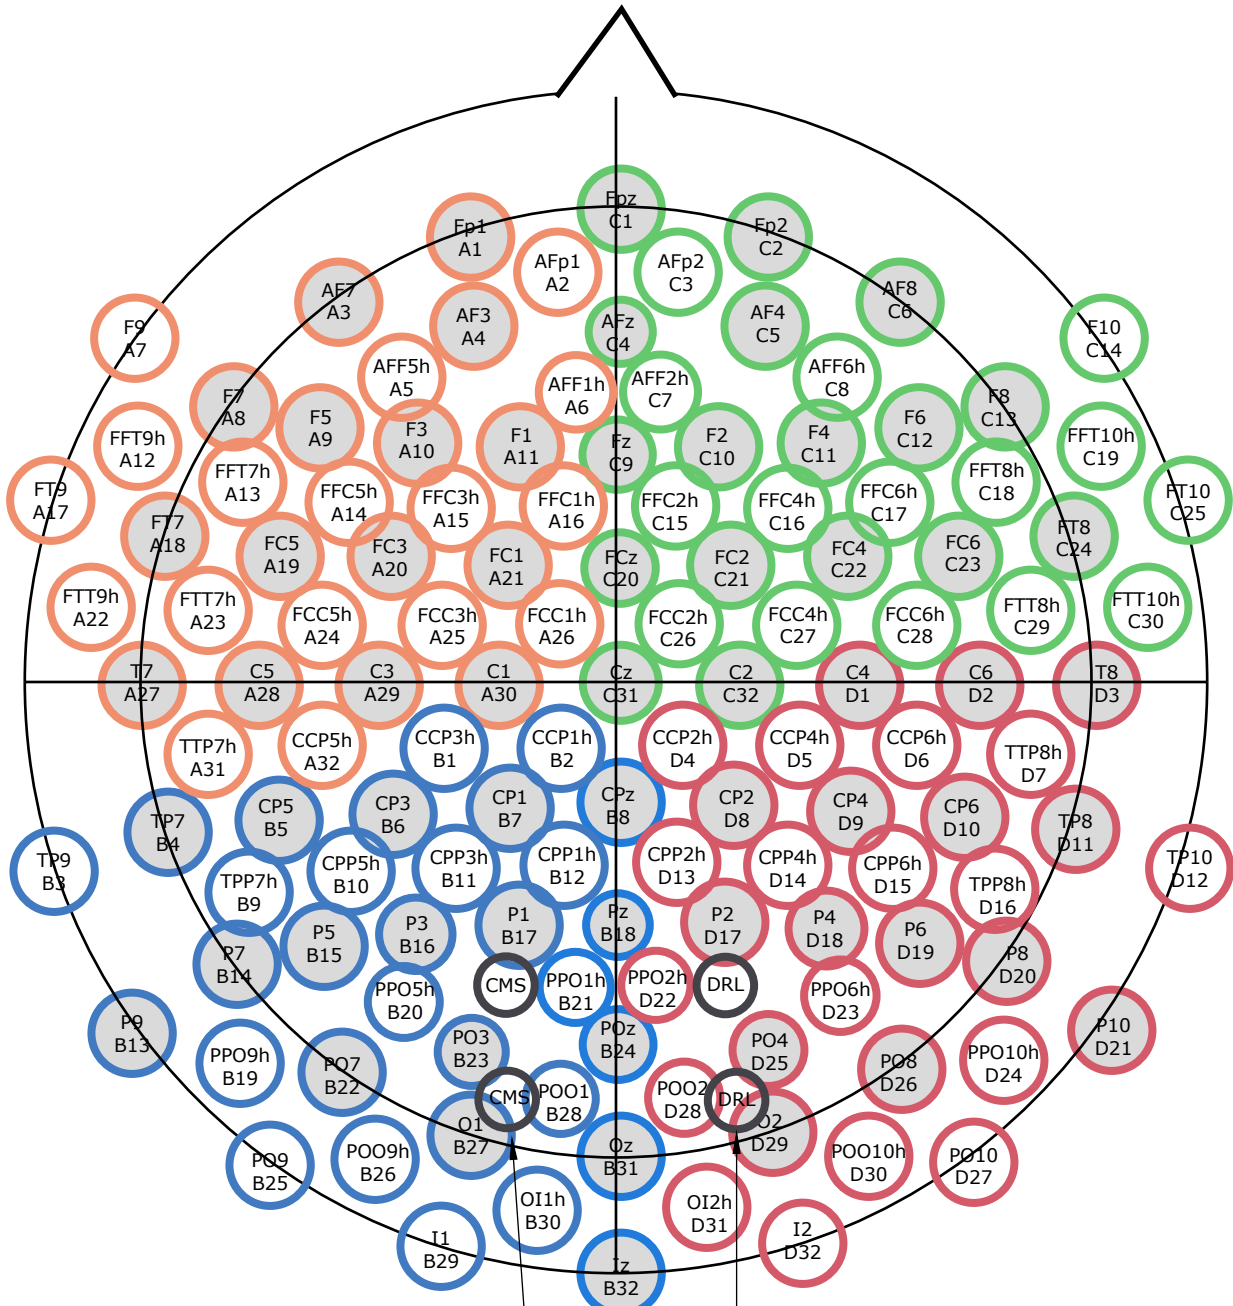

Biosemi 128 Channel Head Cap

With Expanded 1020 Positions
Based on Oostenveld and Praamstra 5% System

Rev 1, May 4, 2015

Standard 1020 64 positions

Alternate
CMS & DRL
Locations Always
Included For
Convenience